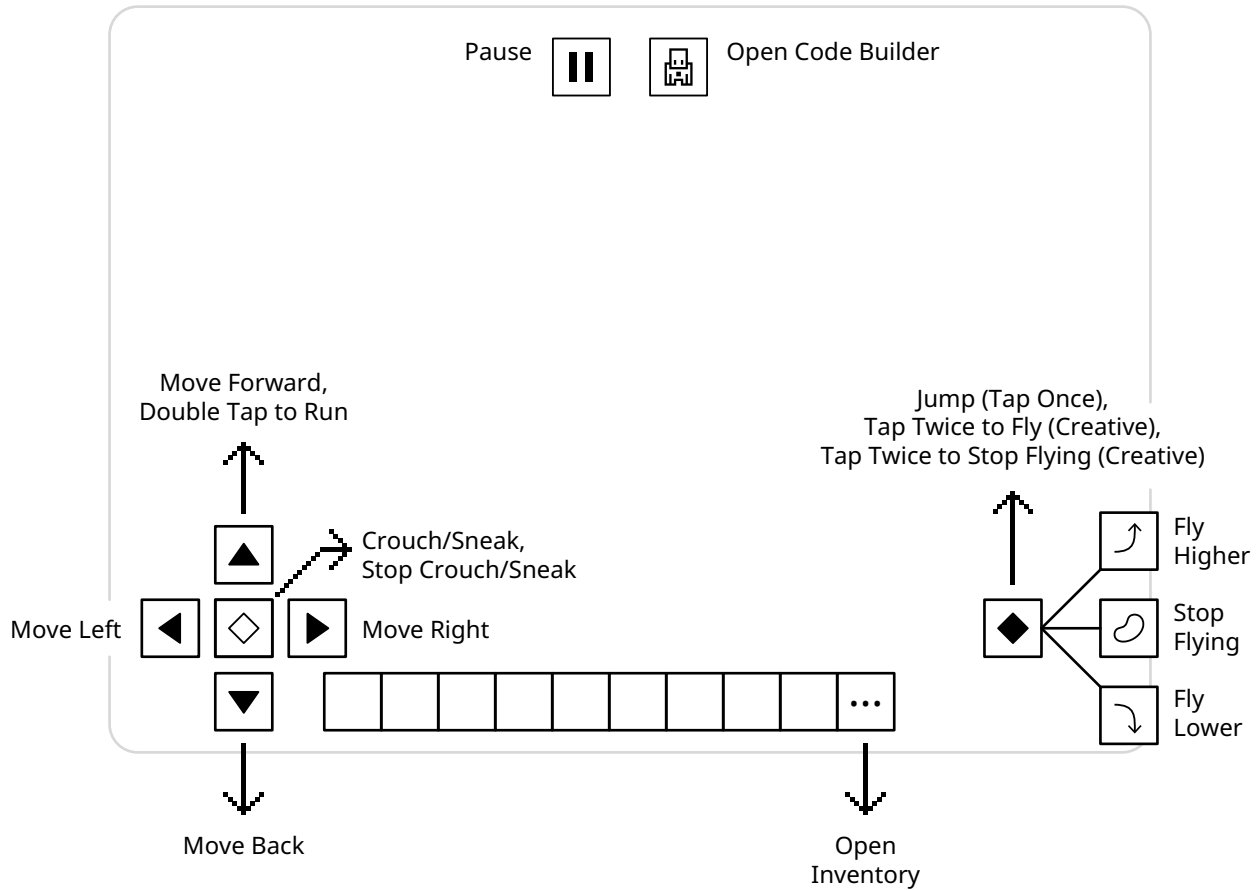

Open Inventory

Chat

Move Left

Move Back

Move Right

Jump, Double Tap to Fly,
Hold to Fly Up

Run
Commands

Hold to Crouch,
Hold to Fly Down

MINECRAFT EDUCATION

TOUCH SCREEN CONTROLS

Additional Game Controls

1. Look.....Touch Screen and Move
2. Place/Use Item.....Tap Target Location
3. Mine/Destroy Item.....Tap Target Location and Hold
4. Open Crafting Menu.....Tap on Crafting Table
5. Drop/Throw Item.....Tap and Hold (Item in Hotbar)
6. Change Selected Item in Hotbar.....Tap Item