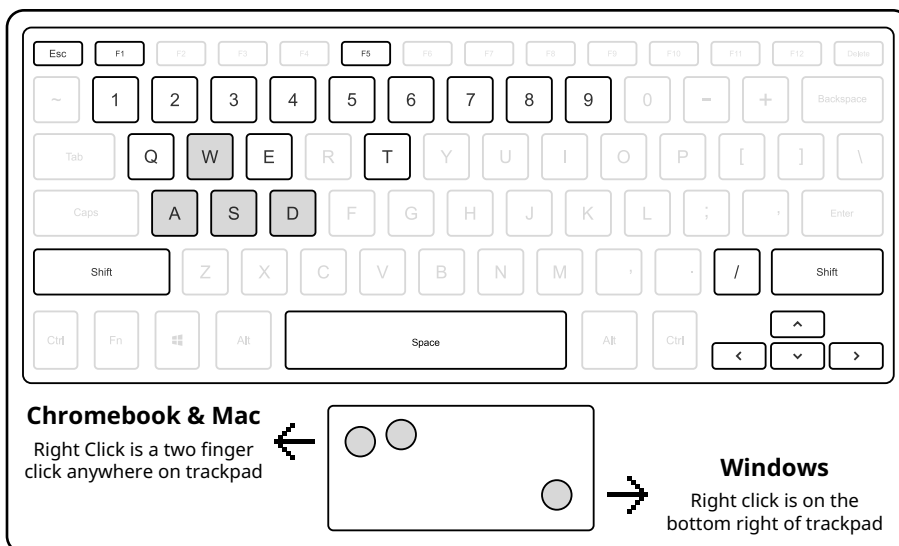

Open Inventory

Chat

Move Left

Move Back

Move Right

Jump, Double Tap to Fly,
Hold to Fly Up

Run
Commands

Hold to Crouch,
Hold to Fly Down

MINECRAFT EDUCATION

TOUCH SCREEN CONTROLS

Additional Game Controls

1. Look.....Touch Screen and Move
2. Place/Use Item.....Tap Target Location
3. Mine/Destroy Item.....Tap Target Location and Hold
4. Open Crafting Menu.....Tap on Crafting Table
5. Drop/Throw Item.....Tap and Hold (Item in Hotbar)
6. Change Selected Item in Hotbar.....Tap Item